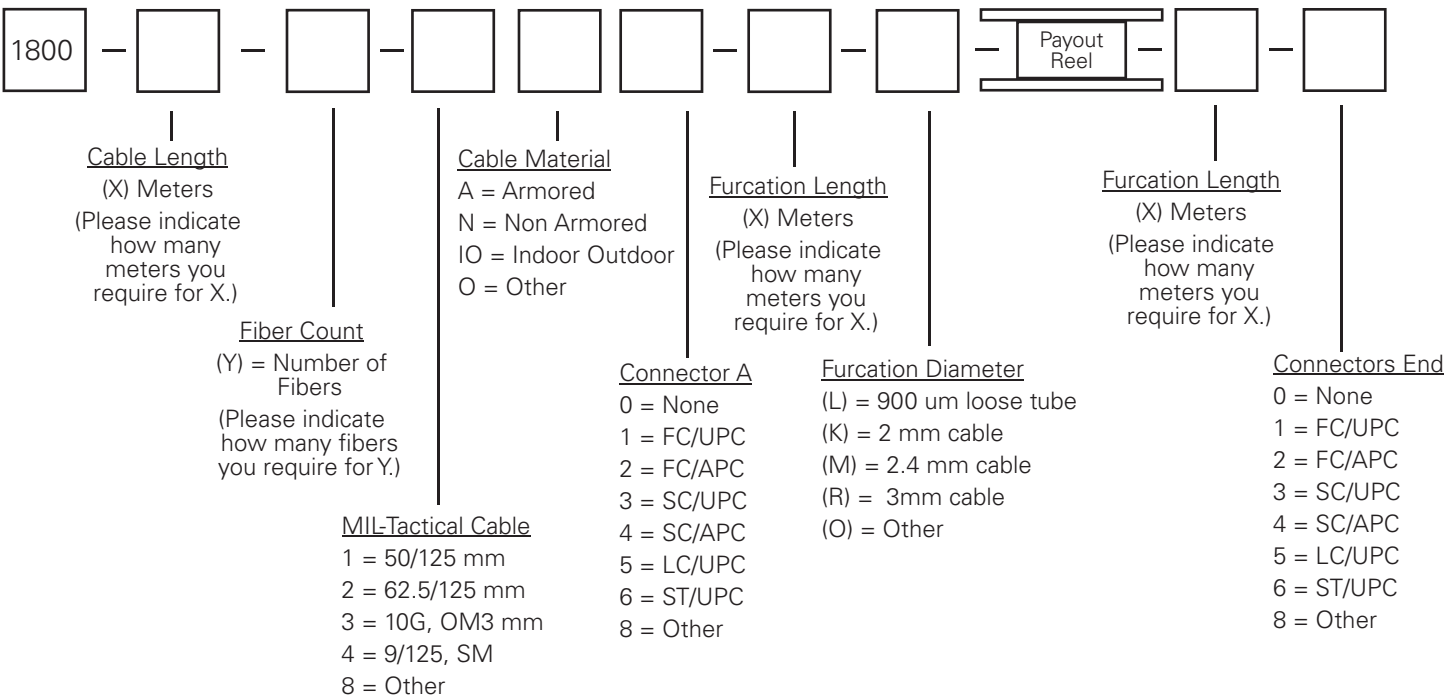

MPS-1800

Optical Cable Payout Reel - 450'

Specifications

1. **Insertion Loss**
   PC, UPC or APC: .30 dB typical, .50 dB max
2. **Return Loss (Singlemode Only)**
   UPC: > 55 dB
   APC: > 65 dB
3. **Endface Geomeetry**
   Fiber Height: -50 nm ≤ x ≤ 50 nm
   Radius: 7 mm < R < 35 mm
   Apex Offset: x < 50 μm

Part Number Generator

Microwave Photonic Systems, Inc.
1155 Phoenixville Pike, Unit 106, West Chester, PA 19380, Toll-Free: 888-868-8967
Phone: 610-344-7676, Fax: 610-344-7110, E-mail: info@b2bphotonics.com, Internet: b2bphotonics.com