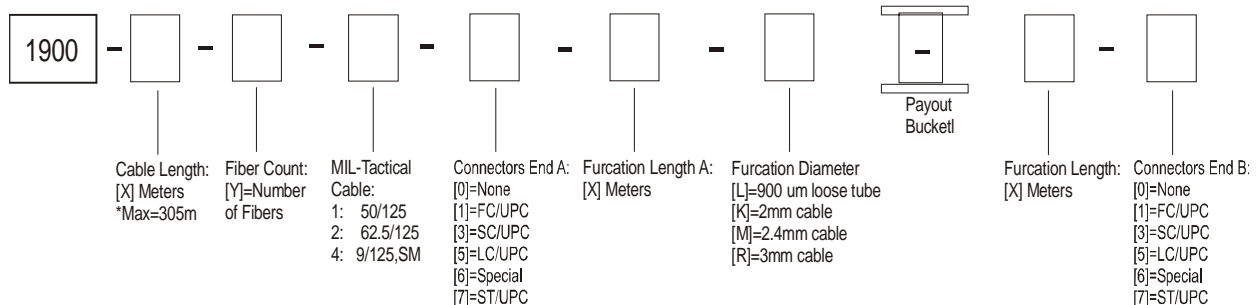

Part Number Generator:

www.b2bphotonics.com
Microwave Photonic Systems, Inc.
882 South Matlack St., Unit 104
West Chester, PA 19382

Toll Free: 888-868-8967
Phone: 610-344-7676
Fax: 610-344-7110
e-mail: info@b2bphotonics.com