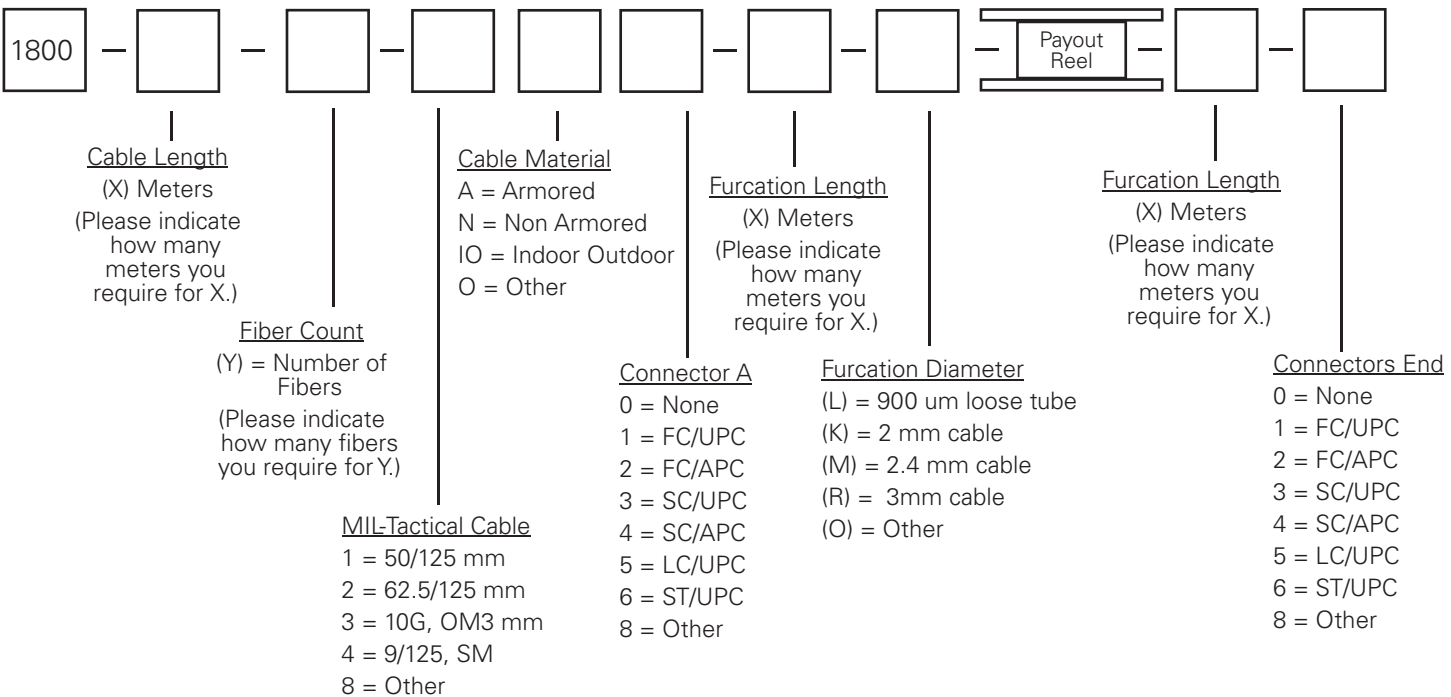

MPS-1800

Optical Cable Payout Reel - 450'

Specifications

1. **Insertion Loss**
   PC, UPC or APC: .30 dB typical, .50 dB max
2. **Return Loss (Singlemode Only)**
   UPC: > 55 dB
   APC: > 65 dB
3. **Endface Geometry**
   Fiber Height: -50 nm ≤ x ≤ 50 nm
   Radius: 7 mm < R < 35 mm
   Apex Offset: x < 50 μm

Part Number Generator

Microwave Photonic Systems, Inc.
1155 Phoenixville Pike, Unit 106, West Chester, PA 19380, Toll-Free: 888-868-8967
Phone: 610-344-7676, Fax: 610-344-7110, E-mail: info@b2bphotonics.com, Internet: b2bphotonics.com